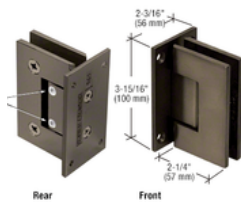

Item # 66LPPS
66" Extra Length Ladder Style
Back-to-Back Pull Handle
Finish: Brushed Stainless
In Stock: 4

Price: \$159.90

Item # S3CH
Standard Wall Mount
Support Bar Bracket
Finish: Polished Chrome
In Stock: 2

Price: \$4.90

Item # EUR201PS
EUR Series Top or Bottom
Patch Fitting - Less Insert
Finish: Polished Stainless
In Stock: 1

Price: \$9.90

Item # EUR680PS
European Series Glass Mounted
Patch Lock with Keeper Plate
Finish: Polished Chrome
In Stock: 8

Price: \$19.90

Item # DCH4BSD
Steel 4" x 72" Double Door Header
Finish: Brushed Stainless
In Stock: 1

Price: \$89.90

No returns or exchanges will be accepted for these Products

Item # VIE180ABR
Vienna 180 Series
Glass-to-Glass Hinge
Finish: Antique Brass
In Stock: 3 // Sold all 3 only
Price: \$25.90/each

Item # VIE180SN
Glass-to-Glass Hinge
Finish: Satin Nickel
In Stock: 1
Price: \$19.90

Item # VIE037SN
Vienna 037 Series Wall Mount
Full Back Plate Hinge
Finish: Satin Nickel
In Stock: 2 // Sold pair only
Price: \$19.90/each