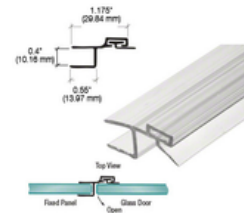

Item # P180SDJ
Polycarbonate Strike and
Door H-Jamb with Vinyl Insert
180 Degree for 3/8" Glass
In Stock: 42
Price: $8.90