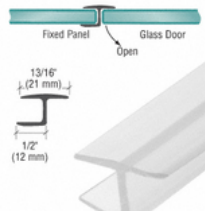

Item # VIE337SB
Adjustable Wall Mount
Full Back Plate Hinge
Finish: Satin Brass
In Stock: 3// sold all 3 only
Price: \$29.90/each

Item # PCR12
Clear Translucent Vinyl Bulb Seal
for 1/2 (12 mm) Glass
In Stock: 32 boxes
Price: \$9.90

Item # P180SDJ
Polycarbonate Strike and
Door H-Jamb with Vinyl Insert
180 Degree for 3/8" Glass
In Stock: 42
Price: \$8.90

Item # P912WS
Clear Co-Extruded
Bottom Wipe With
Drip Rail for 1/2" Glass
Stock: 7
Price: \$7.90