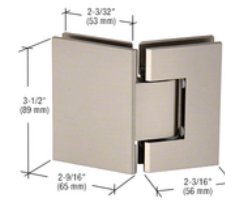

Further Reduced Price

Item # C50-0011BLY
Wall Mount Full Back
Plate Hinge*
Finish: Polished Chrome
In Stock: 17

Price: \$15.90 each
*Morse Industries

Item # Z-HAB02BN
Heavy Duty Adapter block
Finish: Brushed Nickel
In Stock: 29

Price: \$2.90

Item # Z-3130BN
135 Degree Glass-to-Glass Hinge*
Finish: Brushed Nickel
Sold by the box/ 10 units per box
In Stock: 12 boxes

Price: \$19.90 each
Box: \$ 199.00

Item # HD-821PS
Thru-Glass Pull*
Requires a 2-1/4" hole in the glass
Finish: Polished Stainless
In Stock: 50