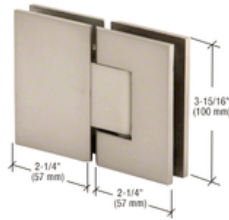

Price: \$19.90

Item # DCH4BSD
Steel 4" x 72" Double Door Header
Finish: Brushed Stainless
In Stock: 1

Price: \$89.90

No returns or exchanges will be accepted for these Products

Item # VIE180ABR
Vienna 180 Series
Glass-to-Glass Hinge
Finish: Antique Brass
In Stock: 3 // Sold all 3 only
Price: \$25.90/each

Item # VIE180SN
Glass-to-Glass Hinge
Finish: Satin Nickel
In Stock: 1
Price: \$19.90

Item # VIE037SN
Vienna 037 Series Wall Mount
Full Back Plate Hinge
Finish: Satin Nickel
In Stock: 2 // Sold pair only
Price: \$19.90/each