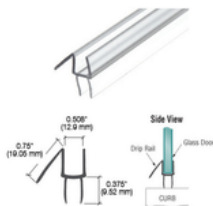

Item # P912WS
Clear Co-Extruded
Bottom Wipe With
Drip Rail for 1/2" Glass
Stock: 7
Price: $7.90